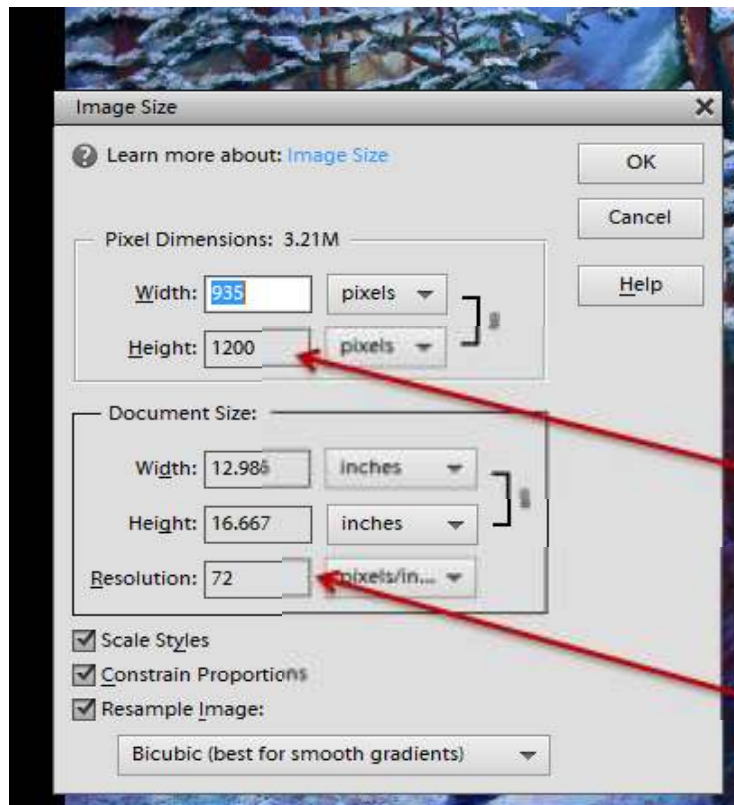

Be Included in the Gallery:

Art Statement Specifications:

You may include a couple of brief paragraphs about yourself and your work along with any contact info you want published: land address, web site, e-mail, and phone number are all appropriate (300 words +/-). Text information should be placed in the body of your e-mail, no attachments please. Please note: Your text won't be edited so please make sure it is as you want it.

Image Specifications:

1. You may send 2 images to be posted to the VPS Gallery. One will be placed in the full-member gallery page and both will be placed in your own VPS page with your Art Statement.
2. Images should be in **jpg** format and the resolution of **72 dpi** (dots per inch). Also, the longest side of your image must not exceed **1200 pixels** and your shortest side must be more than **800 pixels**. It is important to get a good size image for the website; not too large and not too small. See below for an example of how to resize, and or go to the *Education, Resource & Links* page of the new VPS website for tips on how to resize.
3. Please give title as well as your name. You must **include your last and first name** within any file name(s) i.e. "**smith,suzie_sunset.jpg**" or "**smith,suzie-sumset.jpg**"

You must use the phrase '**member gallery**' as the subject line of your email and send your request to **cindy.griffith.vt@gmail.com**.

EXAMPLE of Resizing in Photoshop Elements.

How to Resize Images for Printing in Photoshop or Photoshop Elements -**Tim Malone**

This is an example of resizing in Photoshop Elements Software.

- The longest side in this case is the height, so the height cannot exceed 1200. And the shortest side is more than 800 pixels.
- The Resolution is 72.