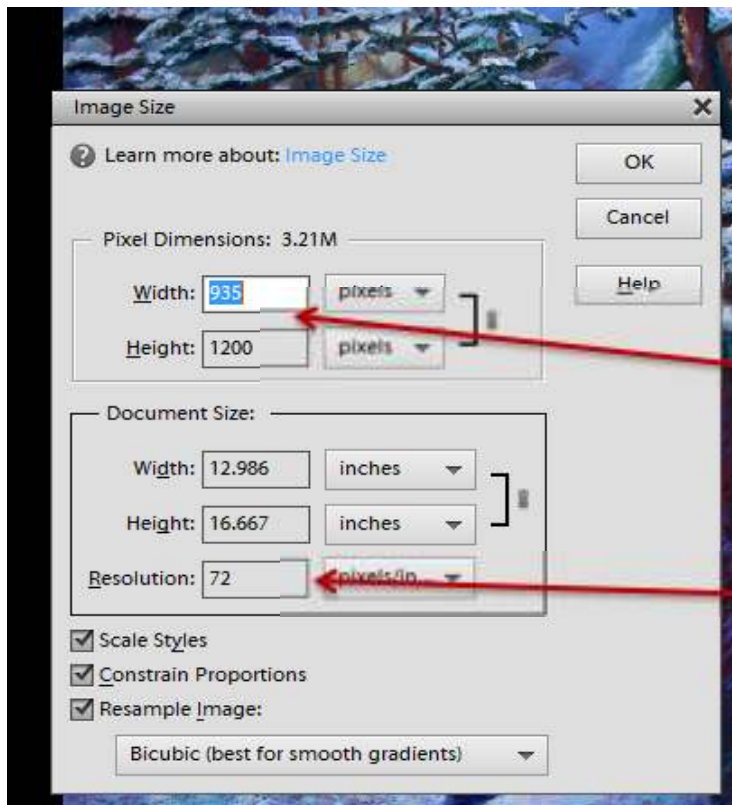

Be Included in the Gallery:

Art Statement Specifications:

You may include a couple of brief paragraphs about yourself and your work along with any contact info you want published: land address, web site, e-mail, and phone number are all appropriate (300 words +/-). Text information should be placed in the body of your e-mail, no attachments please. Please note: Your text won't be edited so please make sure it is as you want it.

Image Specifications:

1. You may send 2 images to be posted to the VPS Gallery. One will be placed in the full-member gallery page and both will be placed in your own VPS page with your Art Statement.
2. Images should be in **jpg** format and the resolution of **72 dpi** (dots per inch). Also, the longest side of your image must not exceed **1200 pixels** and your shortest side must be more than **800 pixels**. It is important to get a good size image for the website; not too large and not too small. See below for an example of how to resize, and or go to the *Education, Resource & Links* page of the new VPS website for tips on how to resize.
3. Please give title as well as your name. You must **include your last and first name** within any file name(s) i.e. "**smith,suzie_sunset.jpg**" or "**smith,suzie-sumset.jpg**"

You must use the phrase '**member gallery**' as the subject line of your email and send your request to **cindy.griffith.vt@gmail.com**.

EXAMPLE of Resizing in Photoshop Elements.

This is an example of resizing in Photoshop Elements Software.

- The longest side in this case is the height, so the height cannot exceed 1200. And the shortest side is more than 800 pixels.

- The Resolution is 72.